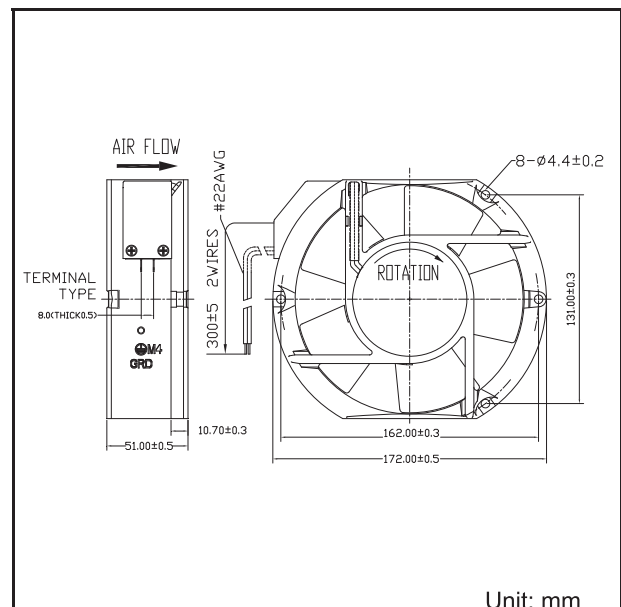

AC FAN

JAMICON®

172X150X51 mm

JA1751-0N Series

- **Motor** : Two-pole shaded pole induction motor
- **Frame** : Aluminum Alloy, Painted black
- **Impeller** : Retardant thermoplastic in black color, rated UL94V-0
- **Speed Range** : ±10%
- **Thermal protected**

SPECIFICATIONS

Model	Bearing	Nominal Voltage (V)	Frequency (Hz)	Air Flow (CFM)	Static Pressure (inchH ₂ O)	Speed (R.P.M.)	Nominal Current (Amp)	Input Power (Watt)	Noise (dBA)	Weight (g)
JA1751H1B-0N	Dual Ball	100-120	50	180.19	0.46	2700	0.50	39	52.50	975
			60	192.77	0.37	2900		38	54.10	
200-240		50	180.19	0.46	2700	0.30	39	52.50		
		60	192.77	0.37	2900		38	54.10		

Specifications subject to change without notice

Unit: mm