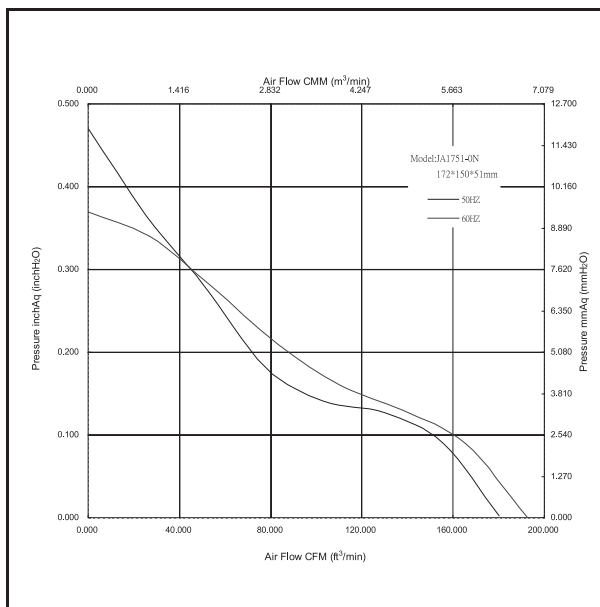

AC FAN

JAMICON®

172X150X51 mm

JA1751-0N Series

- **Motor** : Two-pole shaded pole induction motor
- **Frame** : Aluminum Alloy, Painted black
- **Impeller** : Retardant thermoplastic in black color, rated UL94V-0
- **Speed Range** : ±10%
- **Thermal protected**

SPECIFICATIONS

Model	Bearing	Nominal Voltage (V)	Frequency (Hz)	Air Flow (CFM)	Static Pressure (inchH ₂ O)	Speed (R.P.M.)	Nominal Current (Amp)	Input Power (Watt)	Noise (dBA)	Weight (g)
JA1751H1B-0N	Dual Ball	100-120	50	180.19	0.46	2700	0.50	39	52.50	975
			60	192.77	0.37	2900		38	54.10	
200-240		50	180.19	0.46	2700	0.30	39	52.50		
		60	192.77	0.37	2900		38	54.10		

Specifications subject to change without notice

Unit: mm